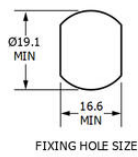

Cylinderlås 1342

1342-XXXX

Cylinderlås 1342

- Robust konstruktion
- Enkel installation
- Industriangepassad design

Produktbeskrivning

Euro-Locks camlock i 22 mm (1342). Utformad för skåp, luckor och kapslingar i industriella miljöer.

WASHER 7005201
WE RECOMMEND THIS
WHEN FITTING TO
WOODEN PANELS

THE LOCK IS
AVAILABLE WITH
3 HOUSING LENGTHS
AS SHOWN

WASHER 7005201
WE RECOMMEND THIS
WHEN FITTING TO
WOODEN PANELS

THE LOCK IS
AVAILABLE WITH
3 HOUSING LENGTHS
AS SHOWN