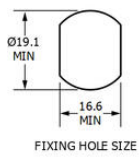

Cylinderlås 1342

1342-XXXX

Cylinderlås 1342

- Robust konstruktion
- Enkel installation
- Industriangepassad design

Produktbeskrivning

Euro-Locks camlock i 22 mm (1342). Utformad för skåp, luckor och kapslingar i industriella miljöer.

WASHER 7005201
WE RECOMMEND THIS
WHEN FITTING TO
WOODEN PANELS

THE LOCK IS
AVAILABLE WITH
3 HOUSING LENGTHS
AS SHOWN

WASHER 7005201
WE RECOMMEND THIS
WHEN FITTING TO
WOODEN PANELS

THE LOCK IS
AVAILABLE WITH
3 HOUSING LENGTHS
AS SHOWN