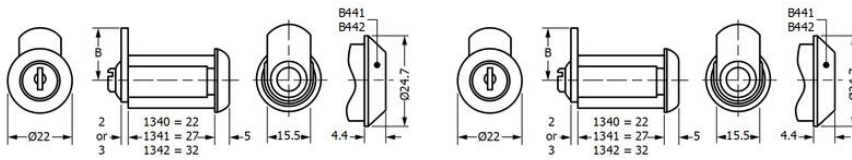

Cylinderlås 1342

1342-XXXX

Cylinderlås 1342

- Robust konstruktion
- Enkel installation
- Industriangepassad design

Produktbeskrivning

Euro-Locks camlock i 22 mm (1342). Utformad för skåp, luckor och kapslingar i industriella miljöer.

WASHER 7005201
WE RECOMMEND THIS
WHEN FITTING TO
WOODEN PANELS

THE LOCK IS
AVAILABLE WITH
3 HOUSING LENGTHS
AS SHOWN

WASHER 7005201
WE RECOMMEND THIS
WHEN FITTING TO
WOODEN PANELS

THE LOCK IS
AVAILABLE WITH
3 HOUSING LENGTHS
AS SHOWN