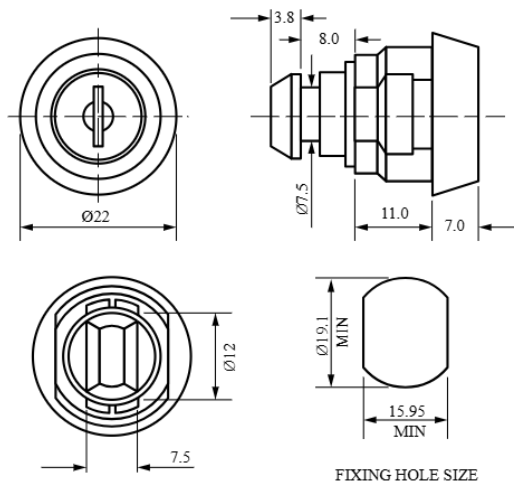

## 12mm Special Camlock B37

## Product Description

A 12mm Special Camlock in bright chrome.

- **Standard movements:** 1 (B37, B115)
- **Lock Combinations:** 200
- **Standard finish:** Bright chrome
- **Panel thickness:** Horseshoe clip fixing 7mm across flats, 3.2mm across rounds
- **Fixing hole shape:** Double D

## Options

Product Code	Key Series	Combinations	Head Shape	Head Depth	Housing Fixing	Max Panel Thickness	Finish	Movement	Body Length	Head Width
B115	89	200	Conical	7	Horseshoe Clip	7 & 3.2	Bright Chrome	1	11	22
B37	89	200	Conical	7	Horseshoe Clip	7 & 3.2	Bright Chrome	1	11	22

## Technical Drawing

FIXING HOLE SIZE